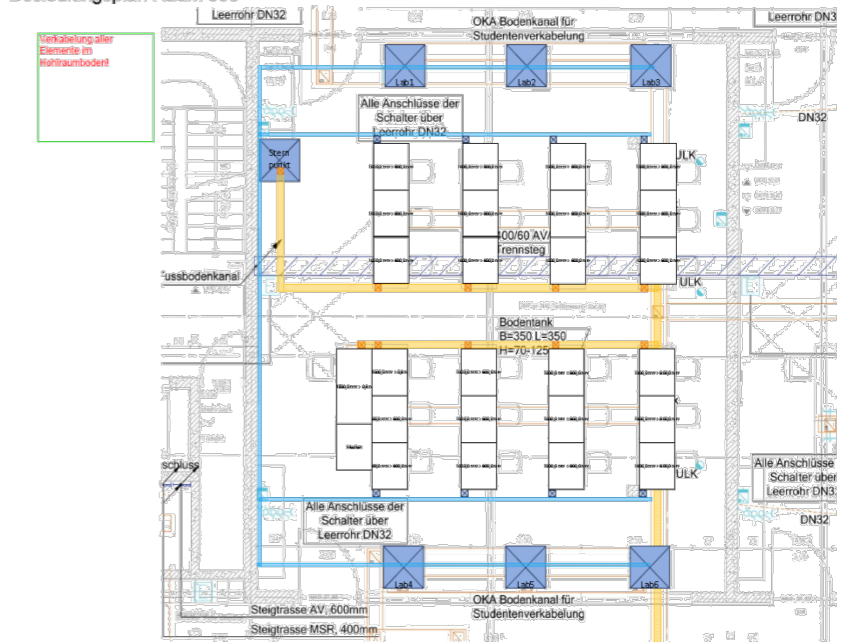

Equipment

- 24 Schulungsplätze

- 6 Racks

3 Router 2811

18 Router 2801

15 Router 2901

36 L2-Switche

8 L3-Switche

- „Netzwerk-
Kreuzfeld“

- weitere Komponenten

30 bis 40 Router und Switche

10 WLAN-Router/Sticks

50 Telefone

(IP, SIP, Analog, ISDN)

Besiedlungsplan Raum 805

Networking
Academy

Courses

The Cisco Networking Academy starts continuously with new courses

- CCNA Routing & Switching (1-4)
- CCNA Security
- CCNA IPT
- CCNP

Special offers (self-paced courses)

- Linux Essentials
- Internet of Everything
- Cyber Security
- Entrepreneur Ship
- Smart Grid